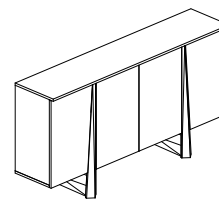

Executive Desk L/R 220/200

Width	220/200
Depth	175
Height	75

Coffee Table

Width	65
Depth	50
Height	42

Console 200

Width	180
Depth	39
Height	92

Panel: M.Antique Walnut/Black Membrane **Metal:** Black

Paladium