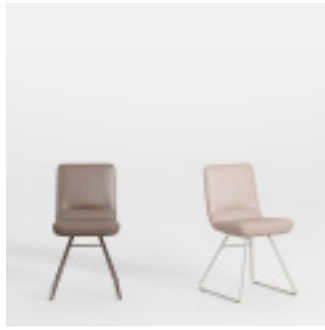

Slim_MNGP

Width	72
Depth	71
Height	123
Seat Height	50

Slim_OPR

Width	71
Depth	71
Height	102
Seat Height	49

Boost

Dimensions

Boost_MNG

Width	75
Depth	72
Height	80
Seat Height	46