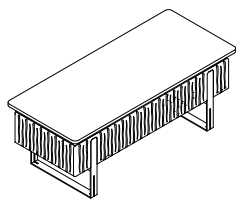

Paladium

Dimensions

Executive Desk L/R 220/200

Width 220/200
Depth 85
Height 75