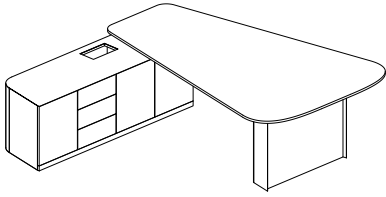

Where ergonomics meet elegance in workspaces. Our latest product, Extrude Desk, responds to contemporary ergonomic needs in executive settings, marking the debut of Marwood's lift-up collection. With a synchronous mechanism system, it offers usage flexibility, adjusting the working height from 65 to 130 cm, catering to various needs. Its oval contours complement its minimal and modern lines, adding sophistication to any space.

Executive Desk L/R 210

Width	224
Depth	200
Height	75
Table Top Width	210
Table Top Depth	135
Table Top Height	68/115

Panel: Endulus/Satin Mink Membrane Metal: Quartz

Zeta

Zeta stands out with its prominent geometric frame, characterised by sleek and modern lines. Specifically designed for executive offices, it boasts a minimalist aesthetic, perfectly aligning with clean design principles.