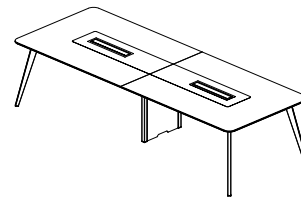

Meeting Table 280/320

Width	280/320
Depth	120
Height	75