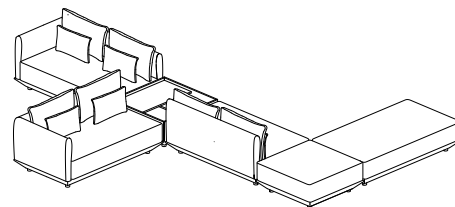

BARON_SET 32

Width	510
Depth	340
Height	68
Seat Height	40

BARON_SET 33

Width	250
Depth	500
Height	68
Seat Height	40

Fly

In collection of Marwood, Fly is a minimal and optimally sized sofa collection, the design details of the armrests stand out with metal bending techniques and are enriched with design details inspired by Japanese origami art.