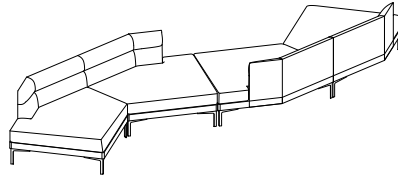

JOKER_SET 10

Width	375
Depth	216
Height	68
Seat Height	40

JOKER_SET 11

Width	480
Depth	155
Height	68
Seat Height	40

Medy

Medy stands out as the most distinctive seating unique design element in the Marwood product collection.