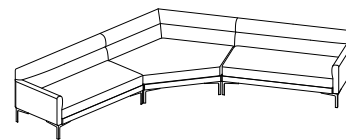

Seating_JOKER_JSR_135

Width	135
Depth	73
Height	68
Seat Height	40

Joker

Dimensions

JOKER_SET 1

Width	257
Depth	155
Height	68
Seat Height	40

JOKER_SET 2

Width	312
Depth	120
Height	68
Seat Height	40