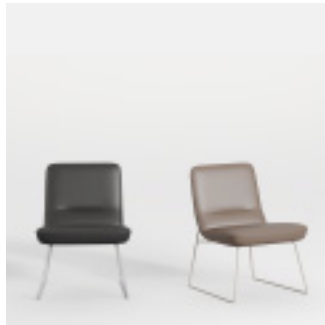

Slim_MNGP

Width	72
Depth	71
Height	123
Seat Height	50

Slim_OPR

Width	71
Depth	71
Height	102
Seat Height	49

Boost

Dimensions

Boost_MNG

Width	75
Depth	72
Height	80
Seat Height	46