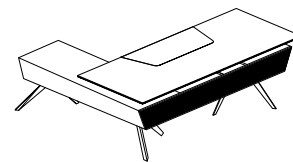

Executive Desk L/R Etagere B

Width 220/200
Depth 190
Height 75
Table Top Width 220/200
Table Top Depth 90
Table Top Height 2