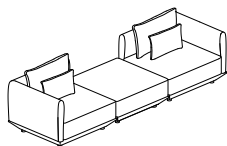

BARON_SET 4

Width	290
Depth	90
Height	68
Seat Height	40