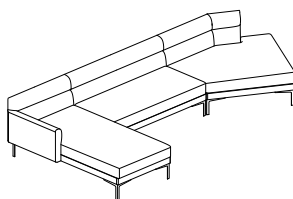

JOKER_SET 5

Width	353
Depth	155
Height	68
Seat Height	40