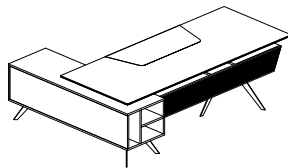

Executive Desk L/R Etagere A

Width 220/200
Depth 163
Height 75
Table Top Width 220/200
Table Top Depth 90
Table Top Height 2