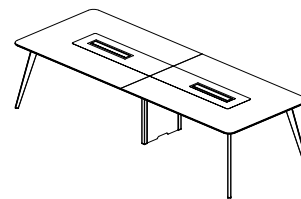

Width	180/200/240
Depth	110
Height	75

Meeting Table 280/320

Width	280/320
Depth	120
Height	75

Polo

Introducing Polo, the perfect solution for the dynamic needs of the business world. Polo conference table offers a comprehensive solution with its modern and refined design.