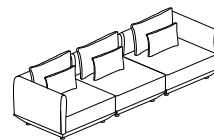

Seating_BARON_LNG10090

Width	100
Depth	90
Height	68
Seat Height	40

Baron

Dimensions

BARON_SET 1

Width	200
Depth	90
Height	68
Seat Height	40

BARON_SET 2

Width	240
Depth	90
Height	68
Seat Height	40