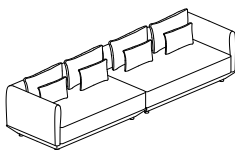

BARON_SET 5

Width	320
Depth	90
Height	68
Seat Height	40