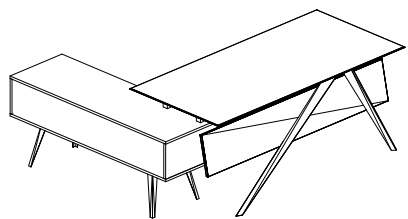

Executive Desk L/R 220/200

Width	220/200
Depth	175
Height	75

Coffee Table

Width	65
Depth	50
Height	42

Console 200

Width	180
Depth	39
Height	92

Panel: M.Antique Walnut/Black Membrane **Metal:** Black

Paladium