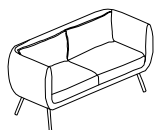

Seating_ODISSEA_Sofa152

Width	152
Depth	73
Height	73
Seat Height	42