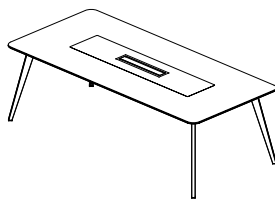

Meeting Table 180/200/240

Width	180/200/240
Depth	110
Height	75