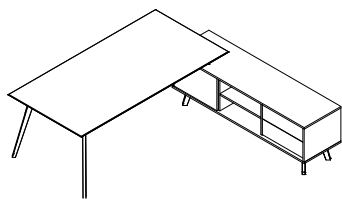

Width 80
Depth 55
Height 43

Panel: Fog Gray **Metal:** Gray

Sail

Elevate your workspace with Sail Manager, an elegant modern office desk family designed for a light and sophisticated aesthetic.

01
Slim Manager Desk

02
Slim Console

03
Morn Lounge

Table provides a delicate aesthetic, embodying sophistication for modern, fun, and productive offices. With its ship-bow-inspired aluminum edge panel, the Sail Manager Desk exudes linear elegance, complemented by material juxtaposition and color choices.

Executive Desk L/R 200

Width	225
Depth	228
Height	75
Table Top Width	200
Table Top Depth	100

Executive Desk L/R 140X140

Width	165
Depth	238
Height	75
Table Top Width	140
Table Top Depth	140

Executive Desk L/R 160X160