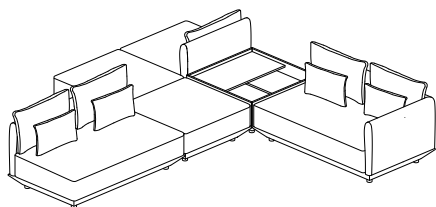

BARON_SET 31

Width	330
Depth	340
Height	68
Seat Height	40