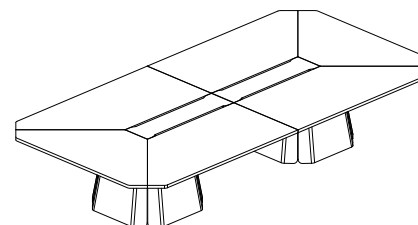

Informatic Mood.01

Informatic Mood.02

Informatic Mood.03

Informatic

Dimensions

Meeting Table R140

Width 140
Depth 140
Height 75

Meeting Table 135X135

Width 135
Depth 135
Height 75

Meeting Table 200X200

Width 200
Depth 200
Height 75

Meeting Table 270X135

Width 135
Depth 270
Height 75

Meeting Table 320X135

Width 135
Depth 320
Height 75

Meeting Table 400X200

Width 200
Depth 400
Height 75

Loft

LOFT design conference table defines its style with a dynamic leg design created with a metal origami detail.

01
Loft Meeting Table

02
Silver Task Chair

LOFT design meeting groups stylize themselves with various color combinations, presenting a series of meeting tables in various sizes that support the aesthetic of materials. With distinct technological adaptation and electrical solutions, it provides multimedia connectivity, making it a perfect fit as a meeting table in workspaces for team or individual work. Executive meeting rooms and board member meeting rooms benefit from its desired minimalist architectural structural design that seamlessly integrates with the space.