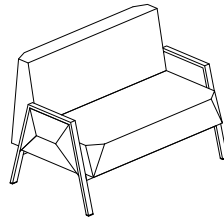

Fly Mood.01

Fly Mood.02

Fly Mood.03

Fly

Dimensions

Seating_FLY_LNG

Width	64
Depth	80
Height	46
Seat Height	86

Seating_FLY_SOF_130