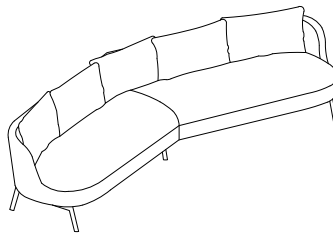

Seating_ROTА_ANG290

Width	290
Depth	70
Height	60
Seat Height	30