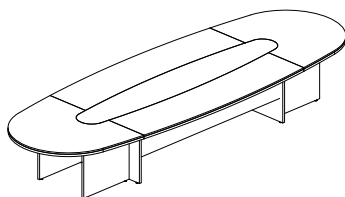

Width	320/340/420
Depth	150
Height	77

Milan

Milan Conference Table, an exemplary piece in office furniture design meticulously crafted for optimal functionality.

01
Milan Meeting Table

02
Slim Meeting Chair

Milan

Dimensions

Meeting Table R:120

Height	75
Dim	120

Meeting Table 220

Width	220
Depth	110
Height	75

Meeting Table 350

Width	350
Depth	170
Height	75