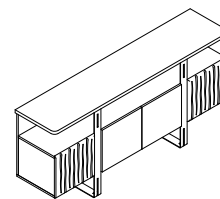

Dimensions

Executive Desk L/R 220/200

Width 220/200
Depth 85
Height 75

Etagere 90

Width 90
Depth 50
Height 71

Console 200

Width 200
Depth 45
Height 89

Coffee Table

Width 80
Depth 55
Height 43

Panel: Fog Gray **Metal:** Gray

Sail

Elevate your workspace with Sail Manager, an elegant modern office desk family designed for a light and sophisticated aesthetic.

01
Slim Manager Desk