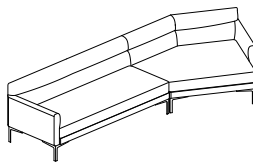

Seating_JOKER_JSR_135

Width	135
Depth	73
Height	68
Seat Height	40

Joker

Dimensions

JOKER_SET 1

Width	257
Depth	155
Height	68
Seat Height	40

JOKER_SET 2

Width	312
Depth	120
Height	68
Seat Height	40