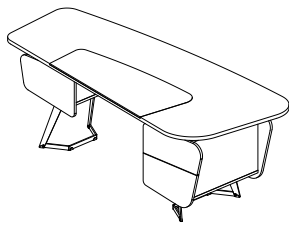

01
Breeze Manager Desk

02
Breeze Console

03
Boost Manager Chair & Odissea Chair

Inspired by Zen and serenity, this desk evokes the stacked stones' natural serenity, resembling a sailboat gracefully gliding on calm waters. Named after a peaceful breeze, this modern executive desk brings the sought-after new-generation style to offices and workspaces. Complementing various compositions with many products from the Marwood collection, Breeze also offers its console and side table. Its refined scale allows seamless integration into projects of different sizes.

Executive Desk 220

Width	220
Depth	100
Height	75

Panel: Barok/Matplus Black **Metal:** Black

Extrude

Marwood promotes an active lifestyle with standing desks. Extrude Manager Desk, a sturdy series with a lightweight aesthetic, offers maximum stability. Designed for office spaces, it's a suitable solution for versatile, well-being-focused areas.

Where ergonomics meet elegance in workspaces. Our latest product, Extrude Desk, responds to contemporary ergonomic needs in executive settings, marking the debut of Marwood's lift-up collection. With a synchronous mechanism system, it offers usage flexibility, adjusting the working height from 65 to 130 cm, catering to various needs. Its oval contours complement its minimal and modern lines, adding sophistication to any space.