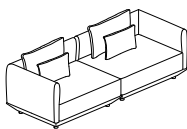

Seating_BARON_LNG10090

Width	100
Depth	90
Height	68
Seat Height	40

Baron

Dimensions

BARON_SET 1

Width	200
Depth	90
Height	68
Seat Height	40

BARON_SET 2

Width	240
Depth	90
Height	68
Seat Height	40