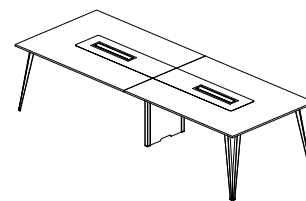

Geo Mood.01

Geo Mood.02

Geo Mood.03

Geo

Dimensions

Meeting Table 140/160

Width	140/160
Depth	140/160
Height	75

Meeting Table 180/200/240

Width	180/200/240
Depth	110
Height	75

Meeting Table 280/320

Width	280/320
Depth	120
Height	75

Meeting Table R:100/130

Height	75
Dim	100/130

Informatic

Versatile, essential, sculptural. The Informatic design conference table features a totem column with square prismatic geometry at its vertices.