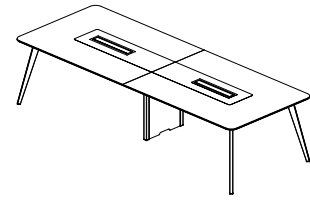

Meeting Table 280/320

Width	280/320
Depth	120
Height	75