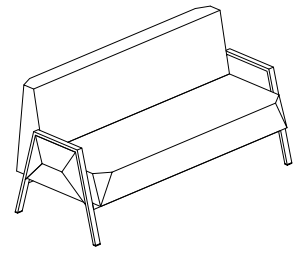

Seating_FLY_SOF_170

Width	170
Depth	80
Height	46
Seat Height	86