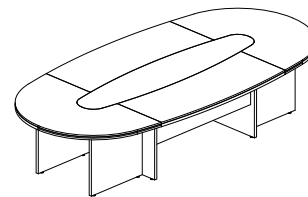

Width	320/340/420
Depth	150
Height	77

Milan

Milan Conference Table, an exemplary piece in office furniture design meticulously crafted for optimal functionality.

01
Milan Meeting Table

02
Slim Meeting Chair

Milan

Dimensions

Meeting Table R:120

Height	75
Dim	120

Meeting Table 220

Width	220
Depth	110
Height	75

Meeting Table 350

Width	350
Depth	170
Height	75