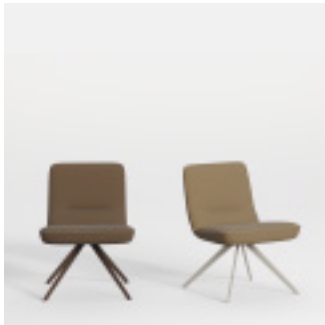

Slim_MNGP

Width	72
Depth	71
Height	123
Seat Height	50

Slim_OPR

Width	71
Depth	71
Height	102
Seat Height	49

Boost

Dimensions

Boost_MNG

Width	75
Depth	72
Height	80
Seat Height	46