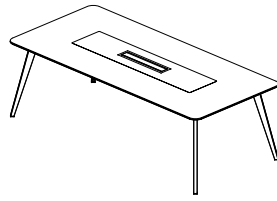

01
Sail Meeting Table

02
Boost Task Chair

03
Work Storage

The table legs are ingeniously crafted with a special design dedicated to cable management, ensuring a clutter-free environment. SAIL not only minimizes cable chaos but also presents a sleek and organized aesthetic, reflecting the brand's commitment to providing solutions for contemporary, dynamic, and productive office settings.

Sail Mood.01

Sail Mood.02

Sail Mood.03

Sail

Dimensions

Meeting Table 140/160

Width	140/160
Depth	140/160
Height	75

Meeting Table 180/200/240