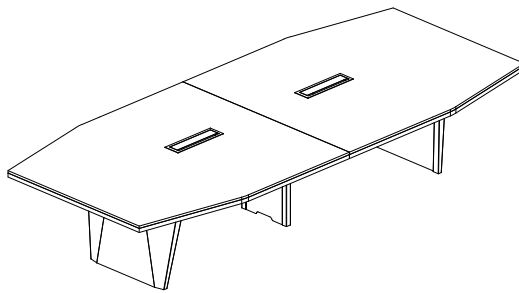

Width 200
Depth 400
Height 75

Loft

LOFT design conference table defines its style with a dynamic leg design created with a metal origami detail.

01
Loft Meeting Table

02
Silver Task Chair

LOFT design meeting groups stylize themselves with various color combinations, presenting a series of meeting tables in various sizes that support the aesthetic of materials. With distinct technological adaptation and electrical solutions, it provides multimedia connectivity, making it a perfect fit as a meeting table in workspaces for team or individual work. Executive meeting rooms and board member meeting rooms benefit from its desired minimalist architectural structural design that seamlessly integrates with the space.

Loft Mood.01

Loft Mood.02

Loft Mood.03

Loft

Dimensions

Meeting Table 220/240/280

Width	220/240/280
Depth	120
Height	77

Meeting Table 320/340/420

Width	320/340/420
Depth	150
Height	77

Milan

Milan Conference Table, an exemplary piece in office furniture design meticulously crafted for optimal functionality.

01
Milan Meeting Table

02
Slim Meeting Chair