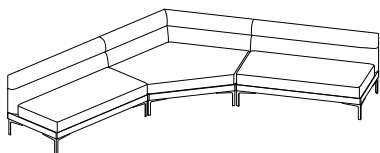

JOKER_SET 4

Width	350
Depth	240
Height	68
Seat Height	40