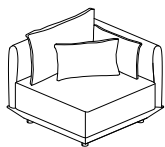

Baron Mood.01

Baron Mood.02

Baron Mood.03

Baron

Dimensions

Seating_BARON_CNR9090

Width	90
Depth	90
Height	68
Seat Height	40

Seating_BARON_CST9090