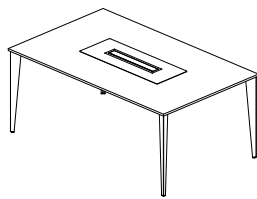

01
Polo Meeting Table

02
Boost Meeting Chair

03
Time Storage

With its wide range of color and material options, Polo allows you to personalize our collection according to your corporate culture. Elevate your meeting spaces with Polo's contemporary design, making a statement in both aesthetics and functionality. Experience the perfect synergy of style and practicality, as Polo becomes an integral part of your professional setting, reflecting the essence of your organization's identity. Redefine your workplace with Polo – where innovation meets sophistication.

Polo Mood.01

Polo Mood.02

Polo Mood.03

Polo

Dimensions

Meeting Table 140/160

Width	140/160
Depth	140/160
Height	75

Meeting Table 180/200/240