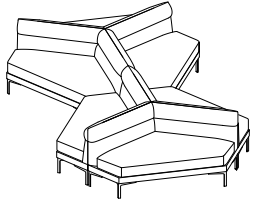

JOKER_SET 10

Width	375
Depth	216
Height	68
Seat Height	40

JOKER_SET 11

Width	480
Depth	155
Height	68
Seat Height	40

Medy

Medy stands out as the most distinctive seating unique design element in the Marwood product collection.