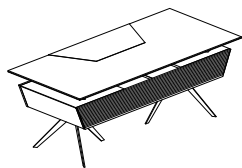

Space

Dimensions

Executive Desk L/R 220/200

Width 220/200
Depth 90
Height 75