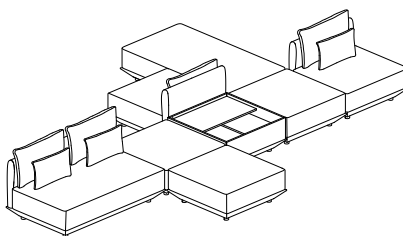

BARON_SET 32

Width	510
Depth	340
Height	68
Seat Height	40

BARON_SET 33

Width	250
Depth	500
Height	68
Seat Height	40

Fly

In collection of Marwood, Fly is a minimal and optimally sized sofa collection, the design details of the armrests stand out with metal bending techniques and are enriched with design details inspired by Japanese origami art.